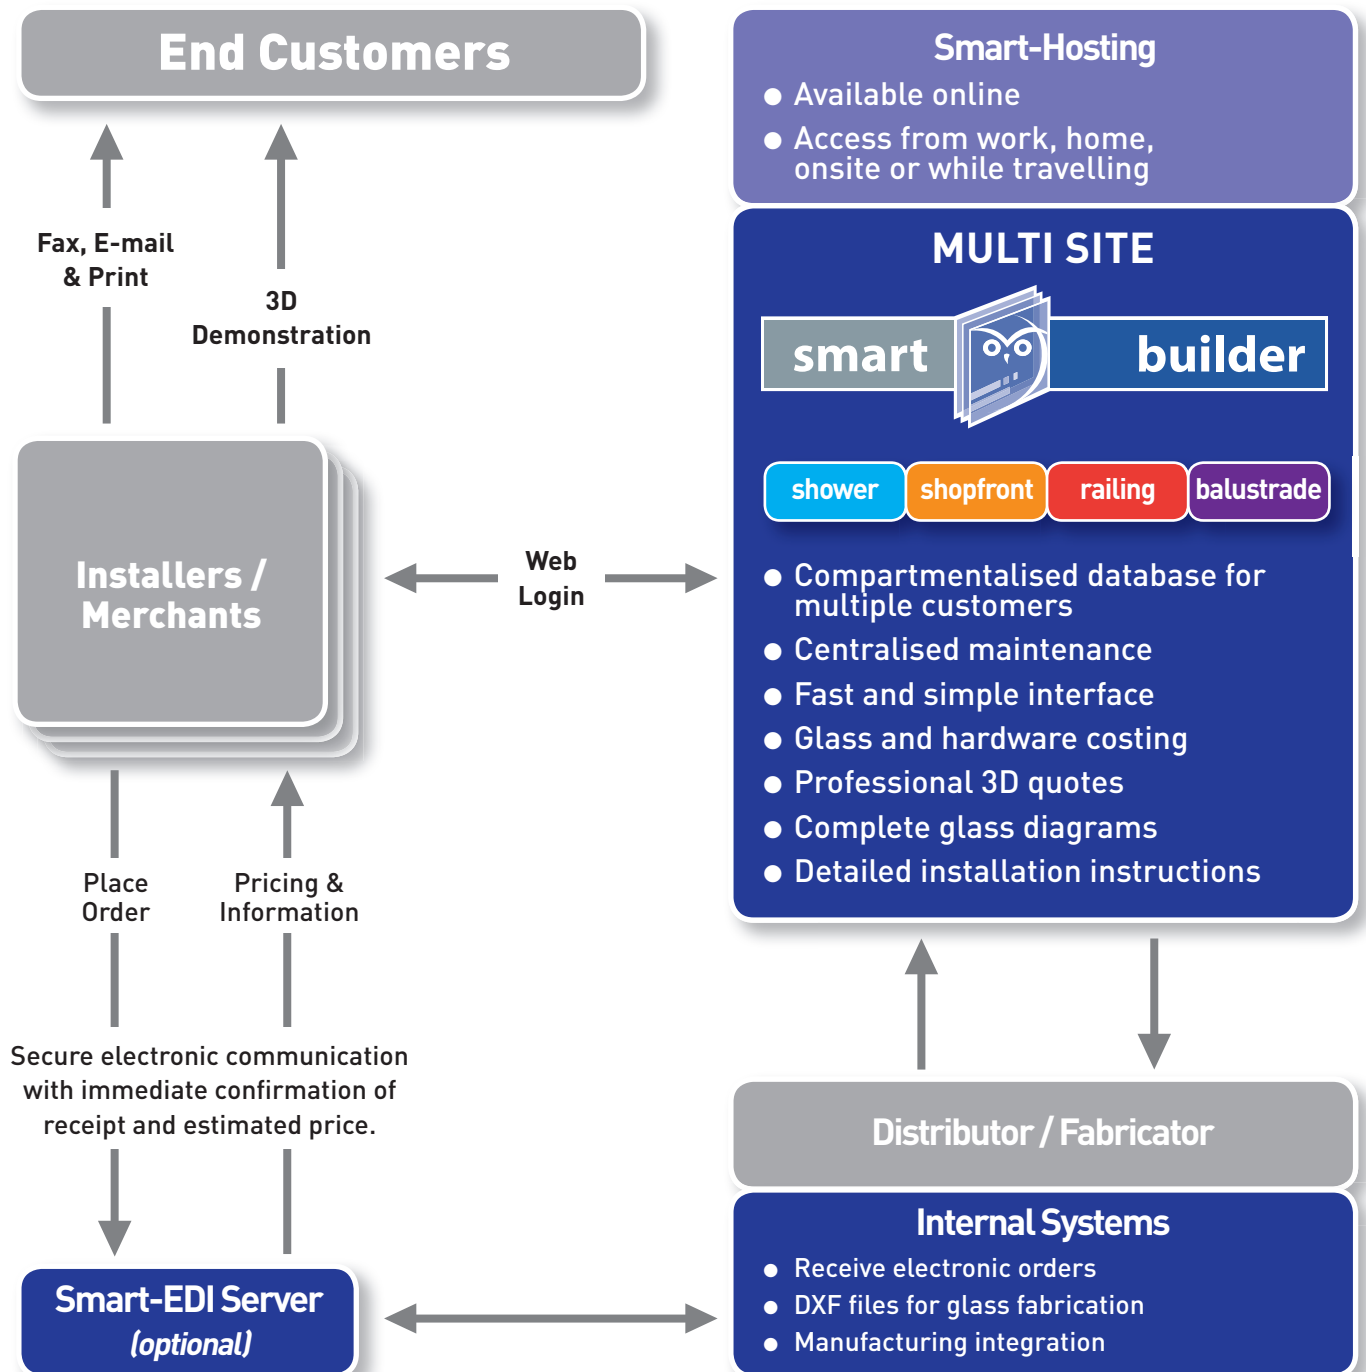

# Smart-Builder Scenario 4

the world's leading glass design software

## HARDWARE DISTRIBUTOR OR GLASS FABRICATOR:

Manufactures or distributes hardware or glass. Wants to assist customers with designing, selling and installing Showers, Shopfronts, Railings or Balustrades.