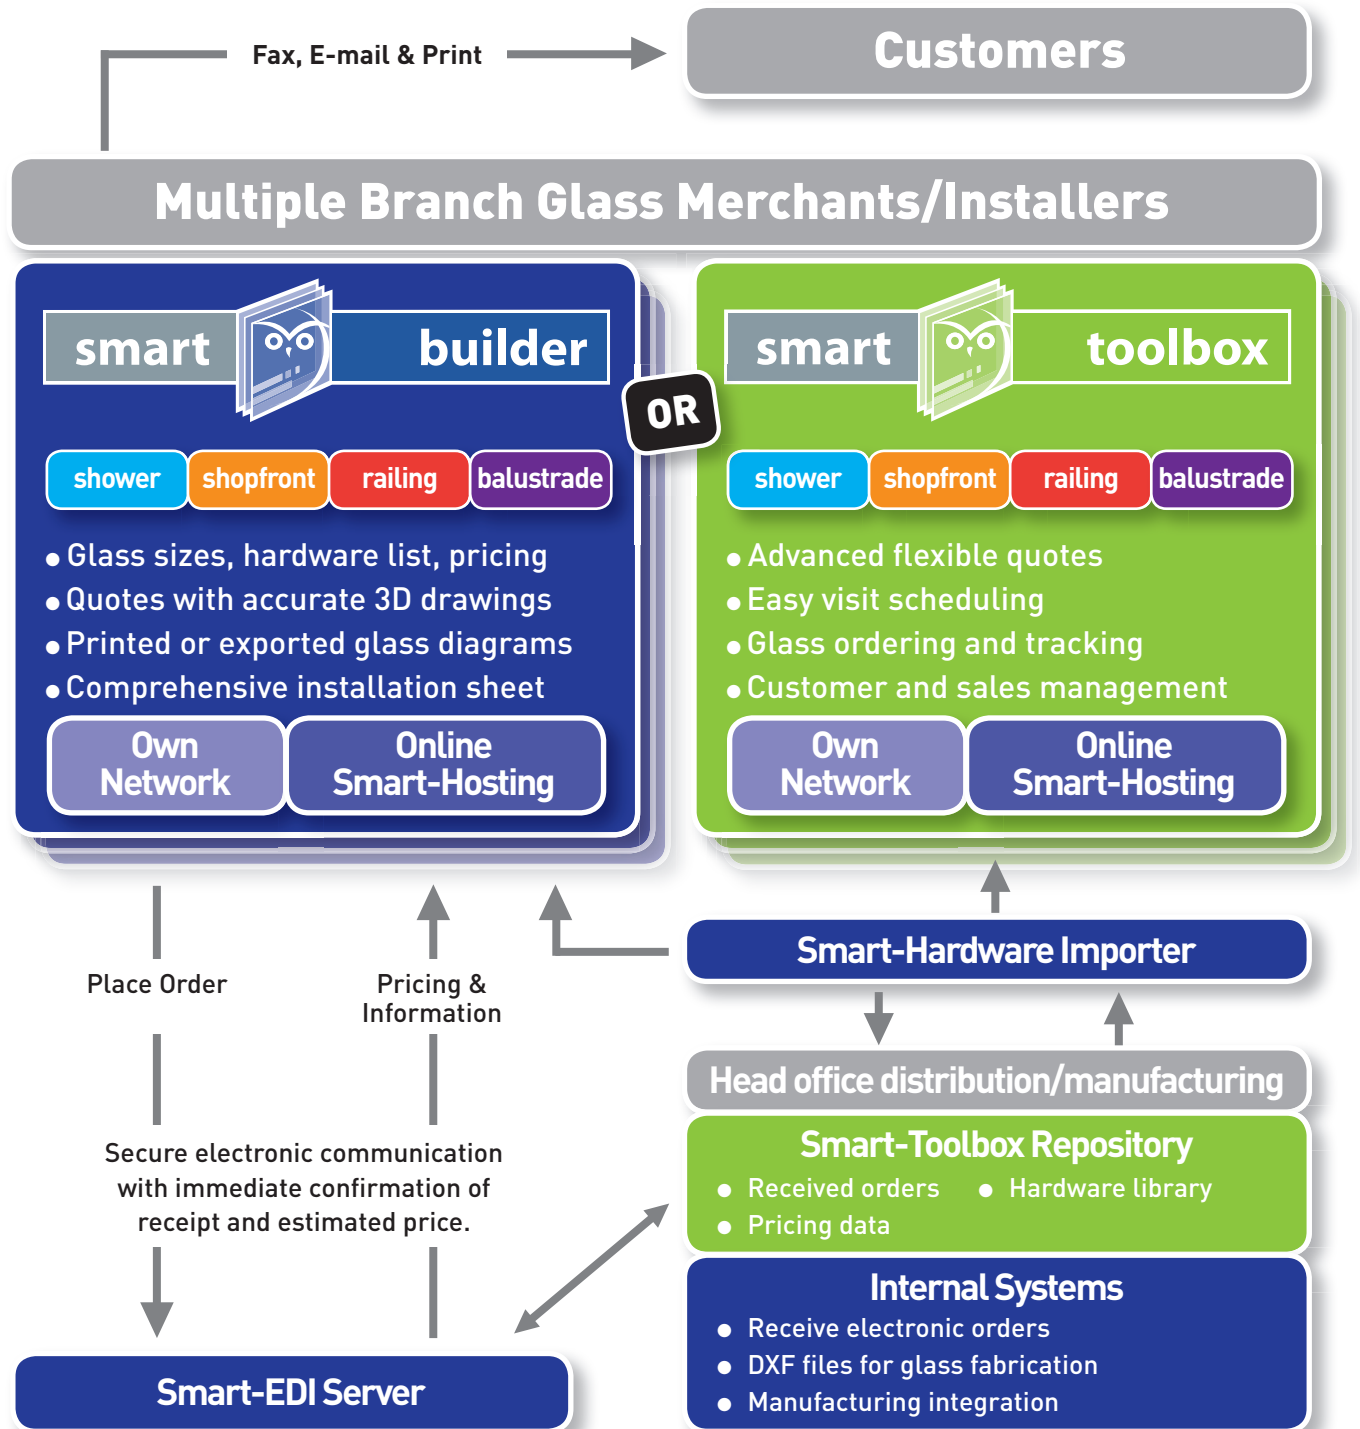

Smart-Builder Scenario 3

the world's leading glass design software

MULTIPLE BRANCH GLASS MERCHANT:

Organisation of multiple diverse branches.
Selling Glass, Showers, Shopfronts, Railings or Balustrades.

This represents just one possible Smart-Builder configuration.
Contact us to discuss your requirements.