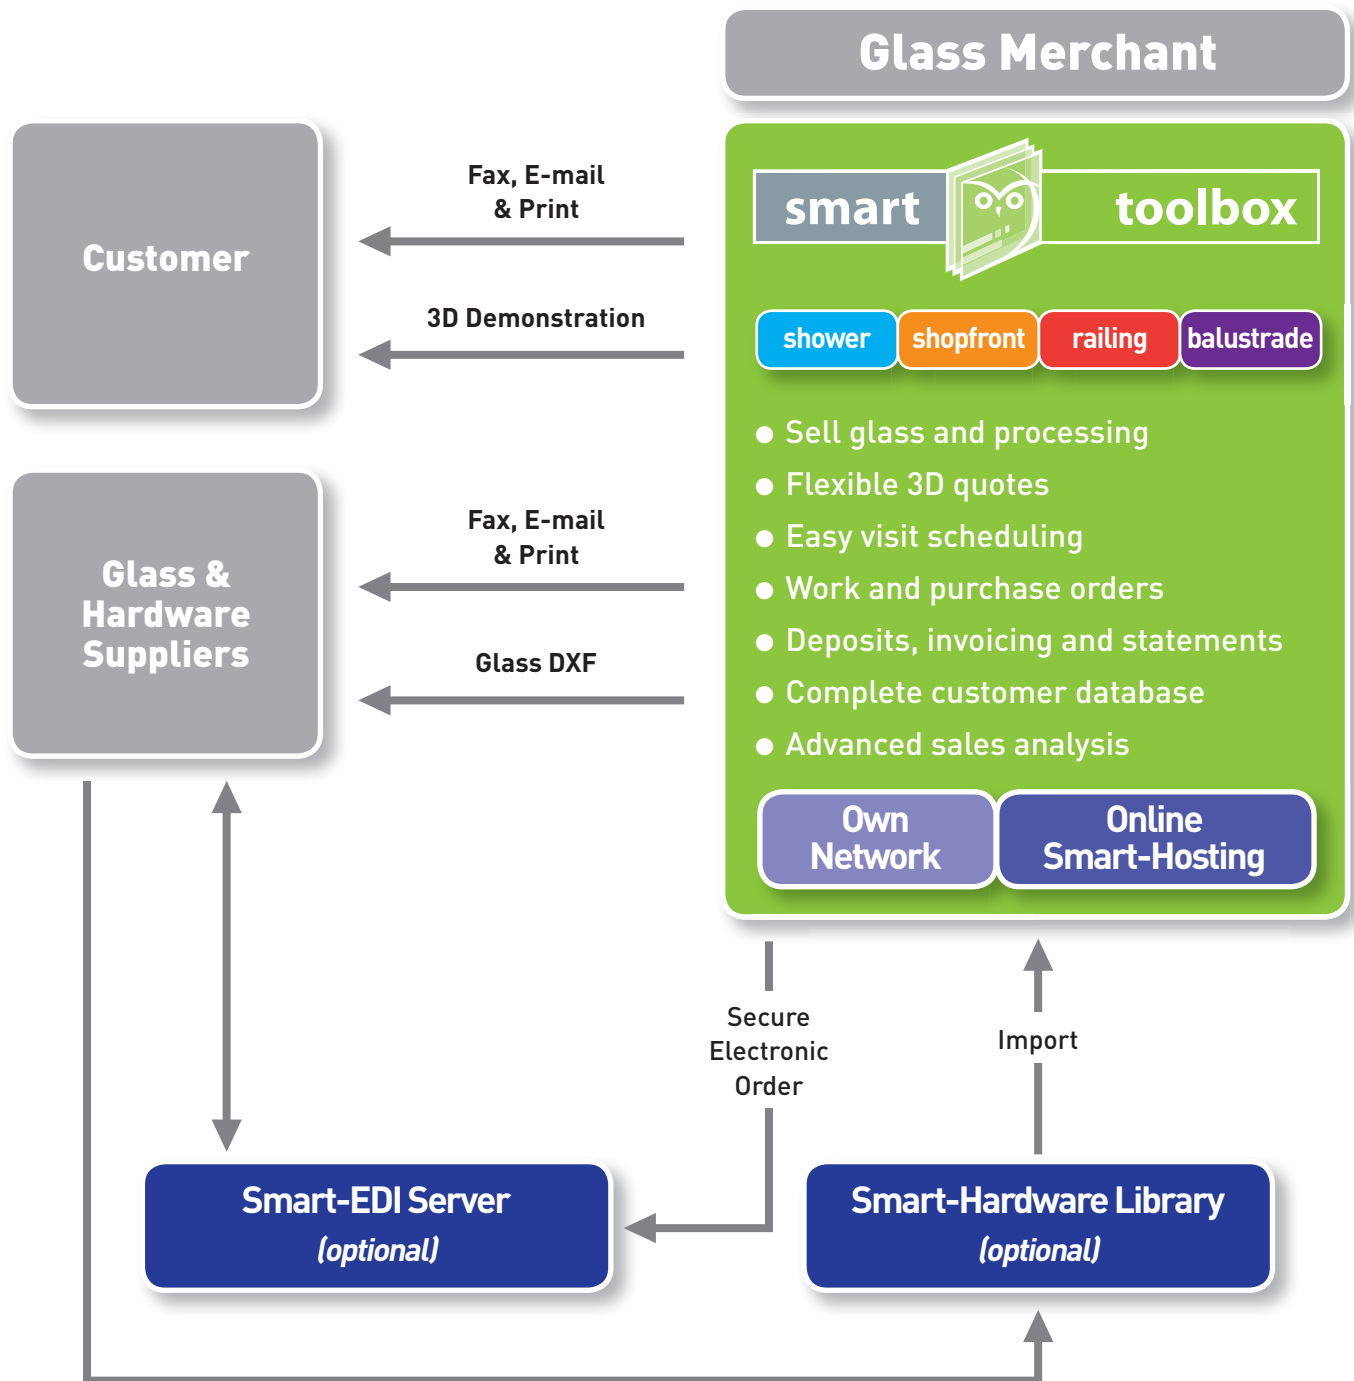

Smart-Builder Scenario 2

the world's leading glass design software

GLASS MERCHANT:

Sells or installs Glass, Showers, Shopfronts, Railings or Balustrades.
Wants to improve sales and operations processes.

This represents just one possible Smart-Builder configuration.
Contact us to discuss your requirements.