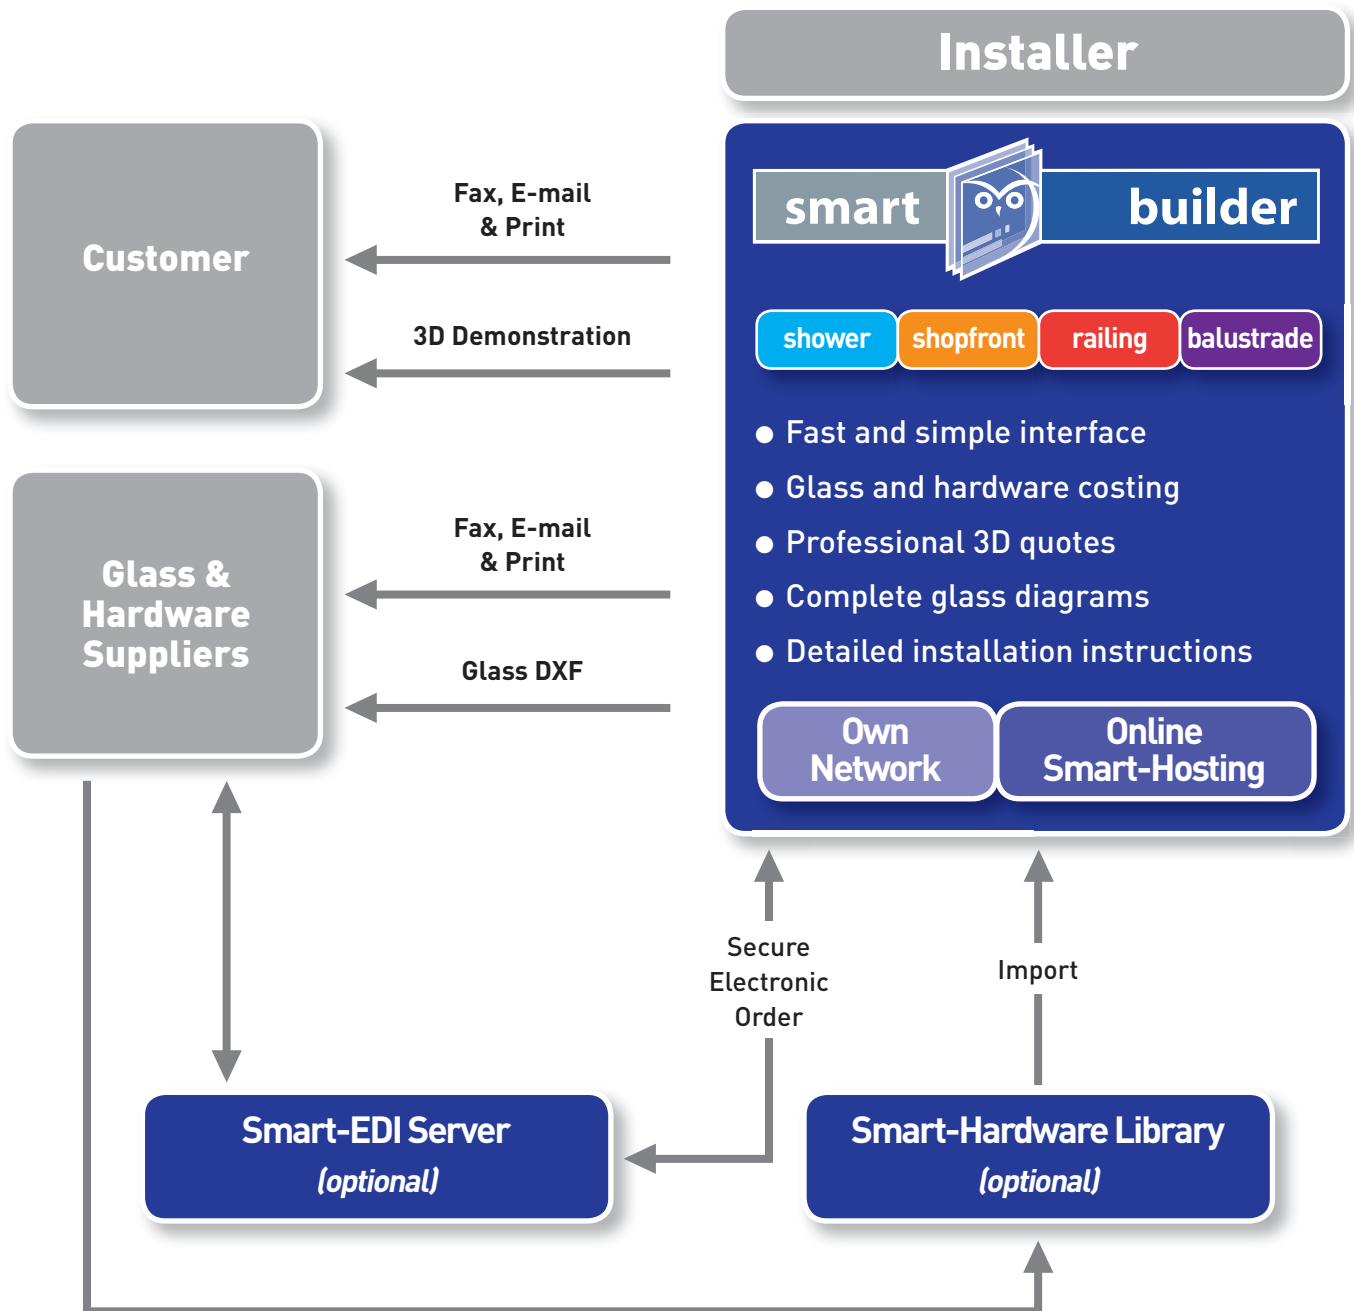

Smart-Builder Scenario 1

the world's leading glass design software

SPECIALIST INSTALLER:

Designs and installs Showers, Shopfronts, Railings or Balustrades.
No other sales or customer management tools required.